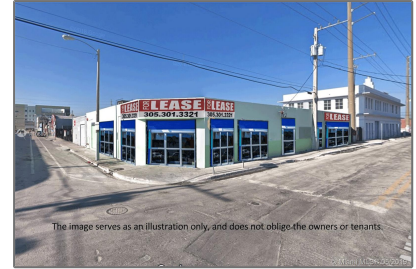

Commercial Land For Sale

6,338 Sqft - 2101 NW 1st Ave, Miami, Florida
33127

Basic

Property Type:	Commercial Land
Listing Type:	For Sale
Listing ID:	A10680197
Price:	$3,790
Square Footage:	6,338 Sqft
Lot Area:	7,860 Sqft

Address

Country:	US
State:	FL
County:	Miami-Dade County
City:	Miami
Zipcode:	33127
Street:	2101 NW 1st Ave
Building Name:	WADDELLS
Floor Number:	0
Longitude:	W81° 48' 13"
Latitude:	N25° 47' 49.5"