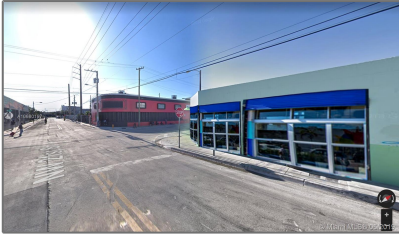

Commercial Land For Sale

6,338 Sqft - 2101 NW 1st Ave, Miami, Florida
33127

Basic

Property Type:	Commercial Land
Listing Type:	For Sale
Listing ID:	A10680197
Price:	$3,790
Square Footage:	6,338 Sqft
Lot Area:	7,860 Sqft

Address

Country:	US
State:	FL
County:	Miami-Dade County
City:	Miami
Zipcode:	33127
Street:	2101 NW 1st Ave
Building Name:	WADDELLS
Floor Number:	0
Longitude:	W81° 48' 13"
Latitude:	N25° 47' 49.5"