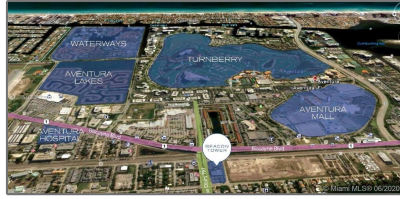

Commercial Sale For Sale

607 Sqft - 20200 W Dixie Hwy # G15, Aventura,
Florida 33180

Basic

Property Type: **Commercial Sale**

Listing Type: **For Sale**

Listing ID: **A10860325**

Price: **\$395,000**

Square Footage: **607 Sqft**

Year Built: **2016**

Lot Area: **731 Sqft**

Address

Country: **US**

State: **FL**

County: **Miami-Dade County**

City: **Aventura**

Zipcode: **33180**