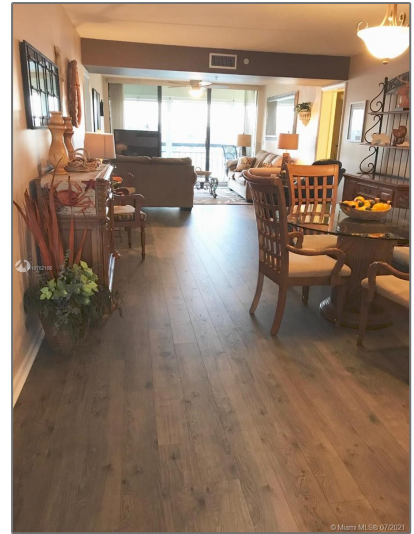

Residential Lease For Rent

1,385 Sqft - 2201 E Marina Isle Way # 403,
Jupiter, Florida 33477

Basic

Property Type:	Residential Lease
Listing Type:	For Rent
Listing ID:	A10762106
Price:	\$4,000
Bedrooms:	2
Bathrooms:	2
Square Footage:	1,385 Sqft
Year Built:	1986
Lot Area:	1,570,420 Sqft