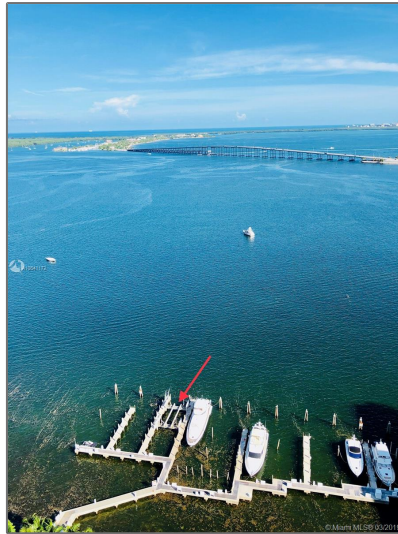

Land/boat Docks For Sale

- 1643 BRICKELL AV MARINA #12, Miami,
Florida 33129

Basic

Property Type:	Land/boat Docks
Listing Type:	For Sale
Listing ID:	A10641172
Price:	\$650,000

Features

View:

Ocean View, Bay View

Address

Country:	US
State:	FL
County:	Miami-Dade County
City:	Miami
Zipcode:	33129
Street:	1643 BRICKELL AV MARINA #12
Building Name:	SANTA MARIA
Floor Number:	0

Agent

Svetlana Costantini

☎ 954-459-5268

✉ svetlana@costantinirealty.com
