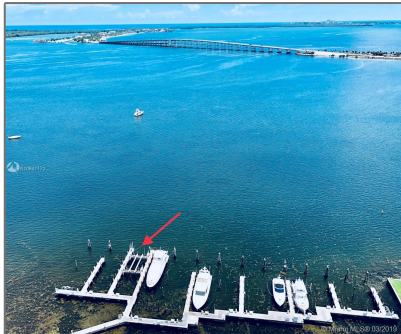

Land/boat Docks For Sale

- 1643 BRICKELL AV MARINA #12, Miami,
Florida 33129

Basic

Property Type:	Land/boat Docks
Listing Type:	For Sale
Listing ID:	A10641172
Price:	\$650,000

Features

View:

Ocean View, Bay View

Address

Country:	US
State:	FL
County:	Miami-Dade County
City:	Miami
Zipcode:	33129
Street:	1643 BRICKELL AV MARINA #12
Building Name:	SANTA MARIA
Floor Number:	0

Agent

Svetlana Costantini

☎ 954-459-5268

✉ svetlana@costantinirealty.com
