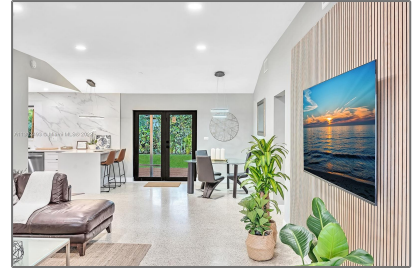

Residential Lease For Rent

1,268 Sqft - 485 NW 89th St, El Portal, Florida
33150

Basic

Property Type: **Residential Lease**

Listing Type: **For Rent**

Listing ID: **A11302493**

Price: **$9,000**

Bedrooms: **3**

Bathrooms: **2**

Square Footage: **1,268 Sqft**

Year Built: **1955**

Lot Area: **8,987 Sqft**

Address

Country: **US**

State: **FL**

County: **Miami-Dade County**

City: **El Portal**

Zipcode: **33150**

Street: **485 NW 89th St**

Building Name: **LENDALE MANOR**

Floor Number: **0**

Features

- ✓ Swimming Pool: Heated, Private, In Ground, Hot Tub, Fenced
- ✓ Pet Allowed: Restrictions Or Possible Restrictions
- ✓ Furnished: Furnished