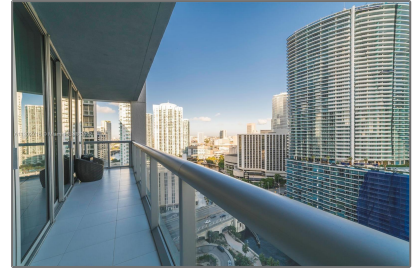

# Residential Lease For Rent

1,168 Sqft - 475 Brickell Ave # 2315, Miami,  
Florida 33131

## Address

Country: **US**

State: **FL**

County: **Miami-Dade County**

City: **Miami**

Zipcode: **33131**

Street: **475 Brickell Ave #  
2315**

Building Name: **ICONBRICKELL  
CONDO NO 1**