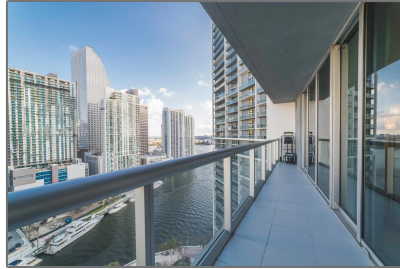

# Residential Lease For Rent

1,168 Sqft - 475 Brickell Ave # 2315, Miami,  
Florida 33131

## Address

Country: **US**

State: **FL**

County: **Miami-Dade County**

City: **Miami**

Zipcode: **33131**

Street: **475 Brickell Ave #  
2315**

Building Name: **ICONBRICKELL  
CONDO NO 1**