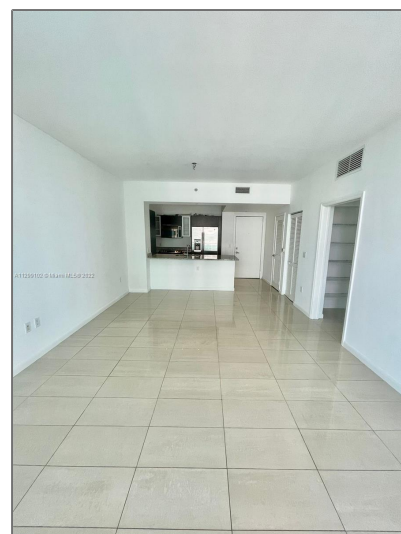

Residential Lease For Rent

688 Sqft - 950 Brickell Bay Dr # 2702, Miami, Florida 33131

Basic

Property Type:	Residential Lease
Listing Type:	For Rent
Listing ID:	A11299102
Price:	\$3,300
Bedrooms:	1
Bathrooms:	1
Square Footage:	688 Sqft
Year Built:	2008

Address

Country:	US
State:	FL
County:	Miami-Dade County
City:	Miami
Zipcode:	33131
Street:	950 Brickell Bay Dr # 2702

Features

<input checked="" type="checkbox"/>	Swimming Pool:	Above Ground
<input checked="" type="checkbox"/>	View:	Water
<input checked="" type="checkbox"/>	Furnished:	Unfurnished