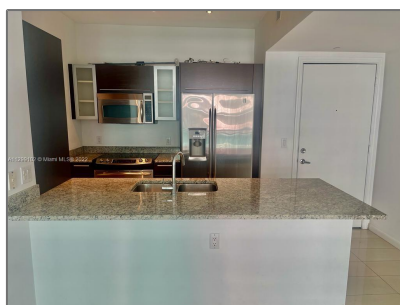

Residential Lease For Rent

688 Sqft - 950 Brickell Bay Dr # 2702, Miami, Florida 33131

Basic

Property Type:	Residential Lease
Listing Type:	For Rent
Listing ID:	A11299102
Price:	\$3,300
Bedrooms:	1
Bathrooms:	1
Square Footage:	688 Sqft
Year Built:	2008

Address

Country:	US
State:	FL
County:	Miami-Dade County
City:	Miami
Zipcode:	33131
Street:	950 Brickell Bay Dr # 2702

Features

<input checked="" type="checkbox"/>	Swimming Pool:	Above Ground
<input checked="" type="checkbox"/>	View:	Water
<input checked="" type="checkbox"/>	Furnished:	Unfurnished